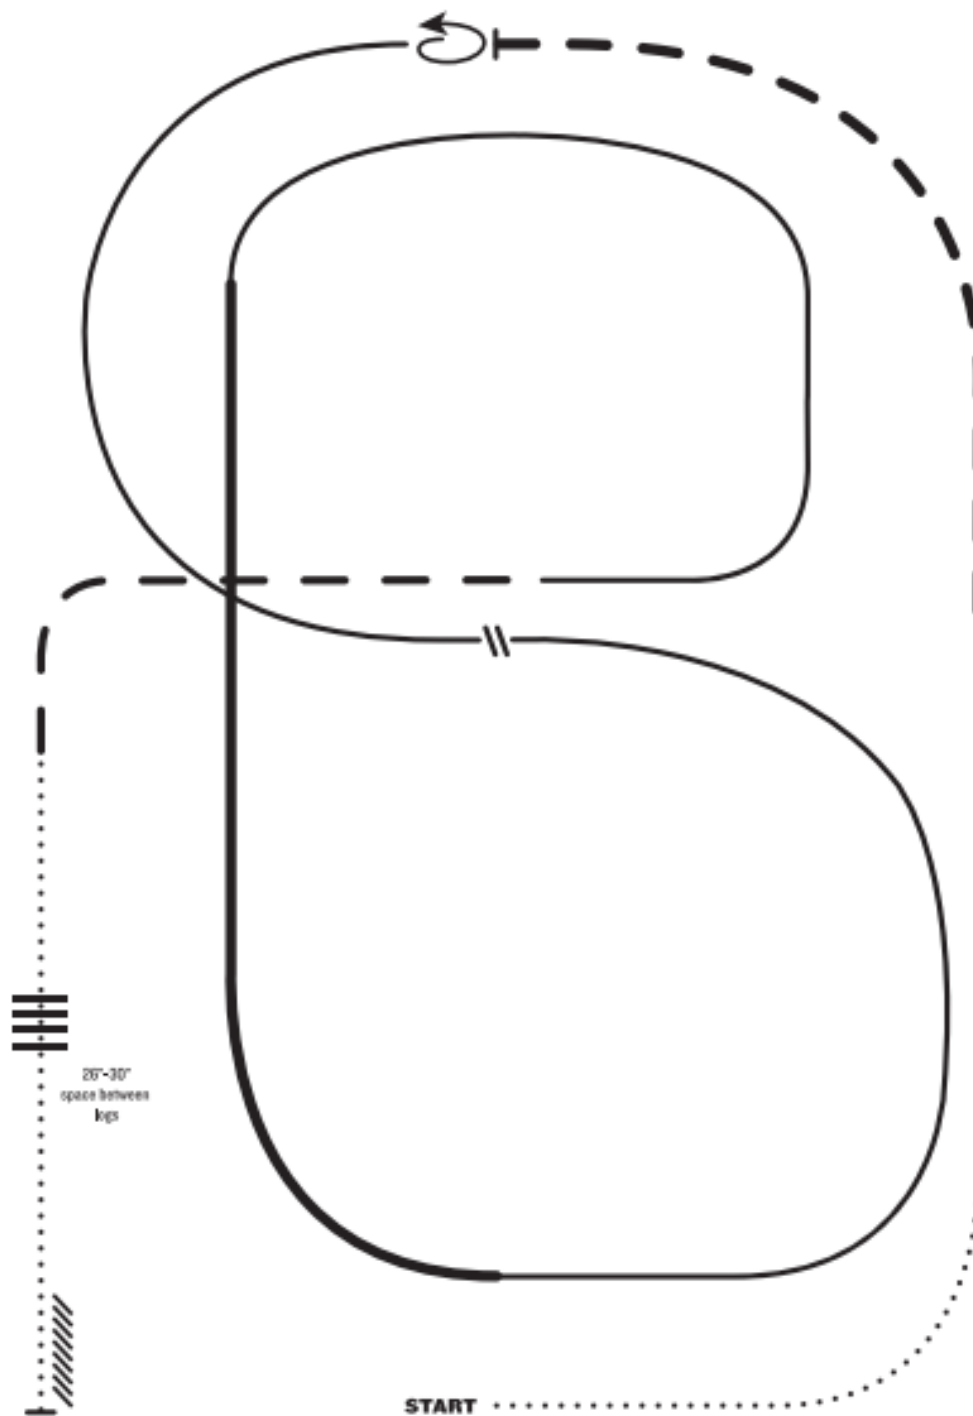

# Ranch Riding Pattern

1. Walk
2. Trot
3. Extend the trot, at the top of the arena, stop
4. 360° turn left
5. Left lead 1/2 circle, lope to the center
6. Change leads (simple or flying)
7. Right lead 1/2 circle
8. Extended lope up the long side of the arena (right lead)
9. Collect back to a lope around the top of the arena and back to center
10. Break down to an extended trot
11. Walk over logs
12. Stop and back

LEGEND	
.....	Walk
.....	Extended Walk
- - -	Trot
- - -	Extended Trot
—	Lope
—	Extended Lope
////	Back
//	Lead Change