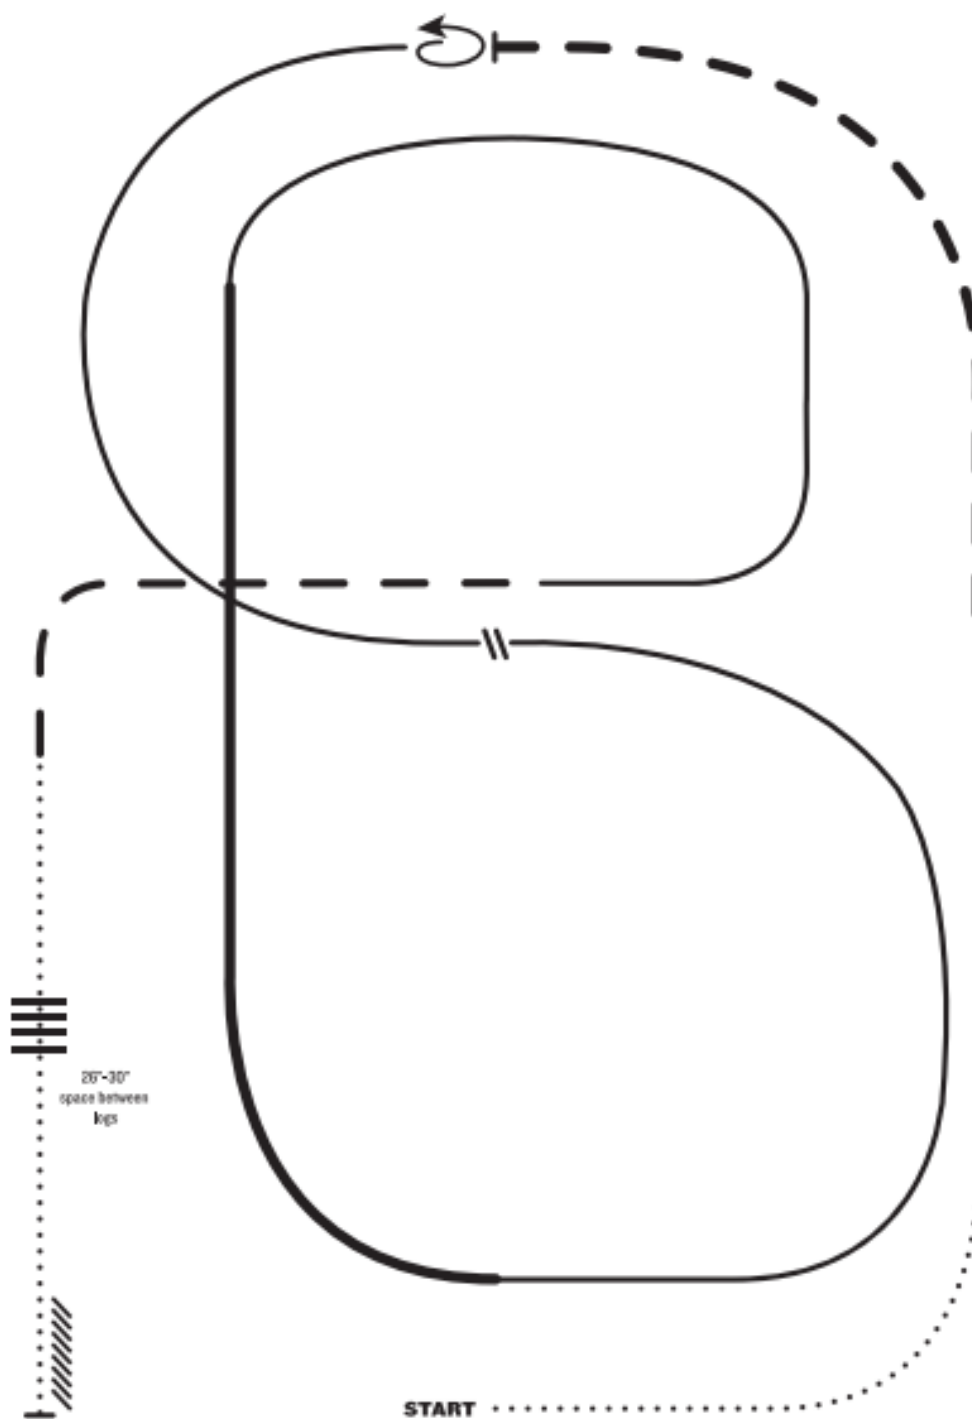

Jackpot Ranch Riding Pattern

1. Walk
2. Trot
3. Extend the trot, at the top of the arena, stop
4. 360° turn left
5. Left lead 1/2 circle, lope to the center
6. Change leads (simple or flying)
7. Right lead 1/2 circle
8. Extended lope up the long side of the arena (right lead)
9. Collect back to a lope around the top of the arena and back to center
10. Break down to an extended trot
11. Walk over logs
12. Stop and back

LEGEND	
.....	Walk
.....	Extended Walk
- - - -	Trot
- - - -	Extended Trot
————	Lope
————	Extended Lope
////	Back
//	Lead Change