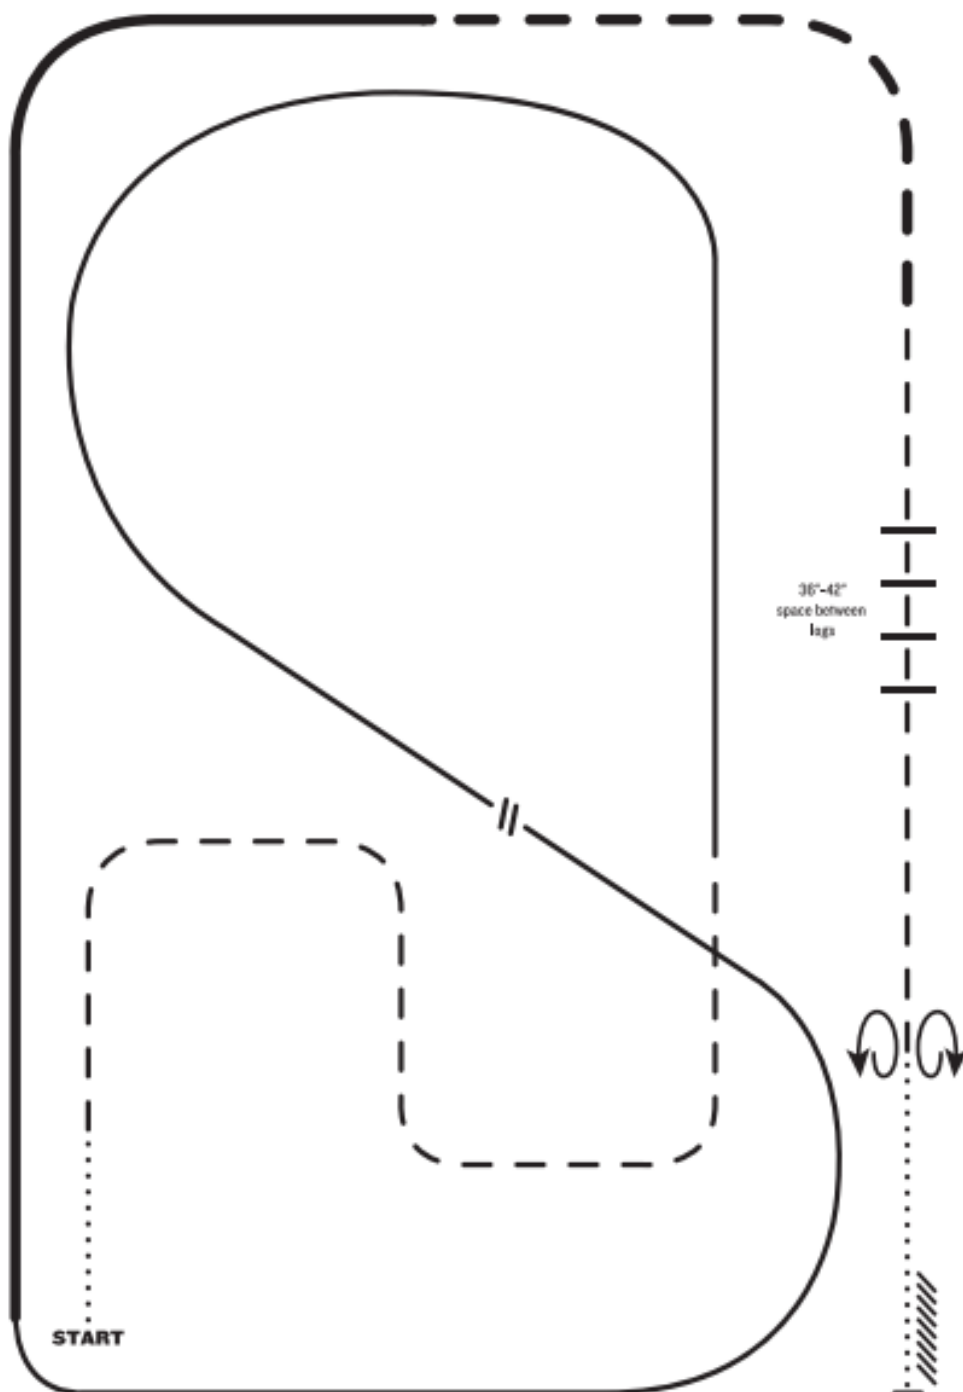

Ranch Riding Non Pro

- I. Walk
2. Trot serpentine
3. Lope left lead around the end of the arena and then diagonally across the arena
4. Change leads (simple or flying)
5. Lope right lead around end of the arena
6. Extend lope on the straight away and around corner to the center of the arena
7. Extend trot around corner of the arena
8. Collect to a trot
9. Trot over logs
10. Stop, 360° turn each direction (either direction 1st) (L-R or R-L)
- II. Walk, stop and back

LEGEND

- Walk
- ... Extended Walk
- - - Trot
- - - Extended Trot
- Lope
- Extended Lope
- //// Back
- // Lead Change